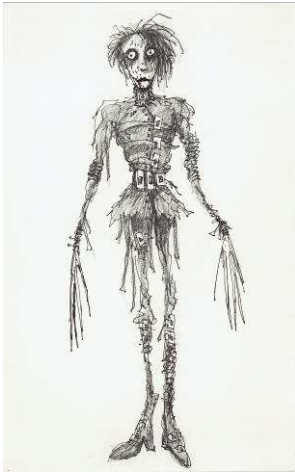

15

16

17

18

19

20

21

22

23

24

25

26

27

28

29

TIM BURTON

PRESS IMAGES, FULL CAPTIONS

(All works by Tim Burton)

1. *Batman Returns*, 1992

Directed by Tim Burton

Shown: Michelle Pfeiffer (as Catwoman), Michael Keaton (as Batman)

© Warner Bros.

2. *Big Fish*, 2003

Directed by Tim Burton

Shown: Deep Roy (left) and Danny DeVito (center-right)

© Columbia Pictures

Photo credit: Zade Rosenthal

3. *Big Fish*, 2003

Directed by Tim Burton

Shown: Ewan McGregor (as Edward Bloom)

Photo credit: Columbia Pictures