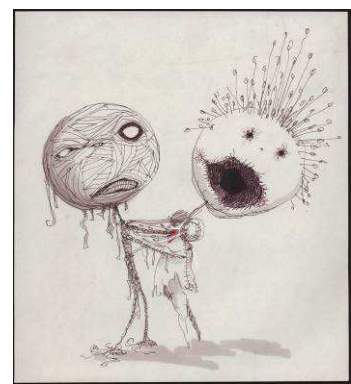

23

24

25

26

27

28

29

TIM BURTON

PRESS IMAGES, FULL CAPTIONS

(All works by Tim Burton)

1. *Batman Returns*, 1992

Directed by Tim Burton

Shown: Michelle Pfeiffer (as Catwoman), Michael Keaton (as Batman)

© Warner Bros.

2. *Big Fish*, 2003

Directed by Tim Burton

Shown: Deep Roy (left) and Danny DeVito (center-right)

© Columbia Pictures

Photo credit: Zade Rosenthal

3. *Big Fish*, 2003

Directed by Tim Burton

Shown: Ewan McGregor (as Edward Bloom)

Photo credit: Columbia Pictures